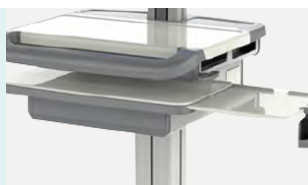

Compartement

Compartement can storage any laptop size under 22", load capacity: 10kg. LED keyboard lights illuminate the keyboard.

Mouse holder

Double sided telescopic holder for mouse, left or right hand operating are both available.

Base

Base is made of ABS material, featured with both stability and easy-maintenance, with foot pedal to adjust height.

Castor

Castors are made of medical material, double sided, stable and noiseless. 2 front casters with brake, lockable at 360 degree, 2 rear casters are flexible and directional.