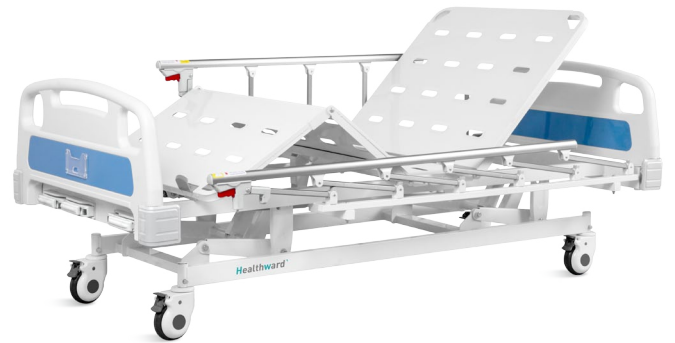

Technical configuration

☒ Manual Cranks	3pcs
☒ 5" Covered Castors	4pcs
☒ Foldable Side Rail	1set
☒ ABS Bed Ends with Safe Lock	1set
☒ IV Pole	1set
☒ IV Pole Prevision	4pcs
☒ Drainage Hook	4pcs
☒ Mattress Holder	2pcs