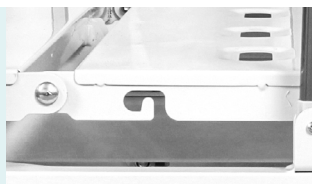

Drainage Hooks

Laser cutting drainage hook, both sides.

IV pole

Stainless Steel Column with plastic hook.

As the circumstance of printing, the photos might have minor difference on color, tactile from real products.
As the update of design and improvement, parameters and outlook of products might change, thanks for understanding.