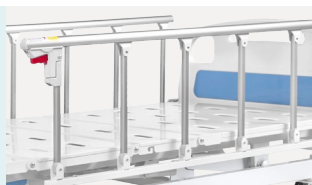

Siderail

Aluminum alloy side rail, 6-staff, collapsed type with safe lock.