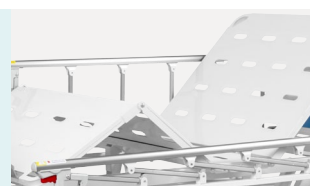

Bumper Cover

Reduce the impact of the collision, safe and slinky.

Hand Control

Retractable hand crank, 100,000 times remaining intact. Extreme protection device, sounds when tipped to the max position, Strong pallets to increase the bed height adjustment(400-710mm)

Design

Modern design. Use new and strong inserted ABS fire-proof panel avoid off. Easy to be cleaned and installed. Net weight over 3.6kg.

Platform

Stamping forming platform, smooth surface no welding scar, bearing 200KG load. Option resin X-ray translucent platform.