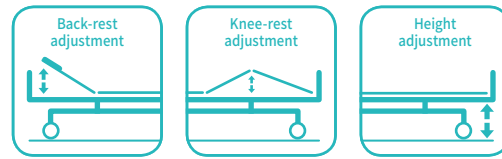

HWA3k

FEATURES AND HIGHLIGHTS